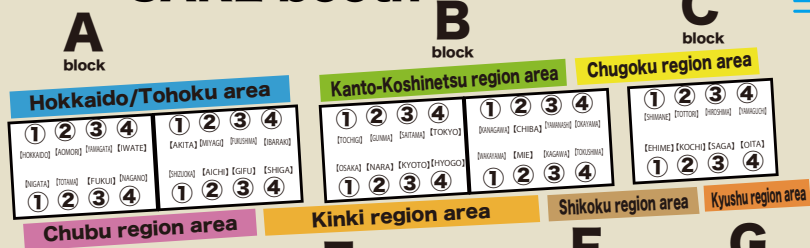

# Venue MAP

B1F

GRAND FRONT OSAKA

JR Osaka Sta.

FOODブース

VIP seats

SAKE booth

SAKE booth H

ブロック

Kyushu/Okinawa region area

Admission ticket additional ticket information

47 prefectures 720ml bottle sales corner

Earthquake recovery support charity booth

Entrance gate

JR Osaka Sta.